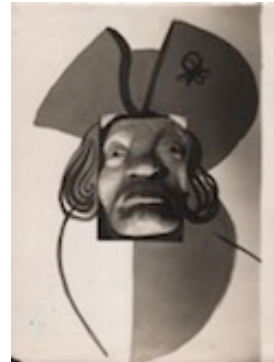

2. **TOLMER, Claude** (1911-1991)
Untitled, n.d.
Vintage gelatin silver print
Mount size: 14 ½ x 12 1/8 inches
Image size: 11 ¾ x 9 ½ inches
(P4254CT)

3. **TOLMER, Claude** (1911-1991)
Untitled, 1933
Vintage gelatin silver print
Paper and image size: 9 x 9 ½ inches
Signed with photographer's name and dated in pencil on
print verso
(P4248CT)

4. **TOLMER, Claude** (1911-1991)
Untitled, n.d.
Vintage gelatin silver print
Paper and image size: 10 x 9 ½ inches
Signed with photographer's name in pencil on print verso
(P4233CT)

5. **TOLMER, Claude** (1911-1991)
Untitled, n.d.
Vintage gelatin silver print
Paper and image size: 9 ¼ x 7 inches
Signed with photographer's name in pencil on print verso
(P4257CT)

6. **TOLMER, Claude** (1911-1991)
Untitled, n.d.
Vintage gelatin silver print
Paper and image size: 10 x 9 1/2 inches
Signed with photographer's name in pencil on print verso
(P4232CT)

7. **TOLMER, Claude** (1911-1991)
Untitled, n.d.
Vintage gelatin silver print
Paper and image size: 9 ¼ x 7 inches
Signed with photographer's name in pencil on print verso
(P4245CT)